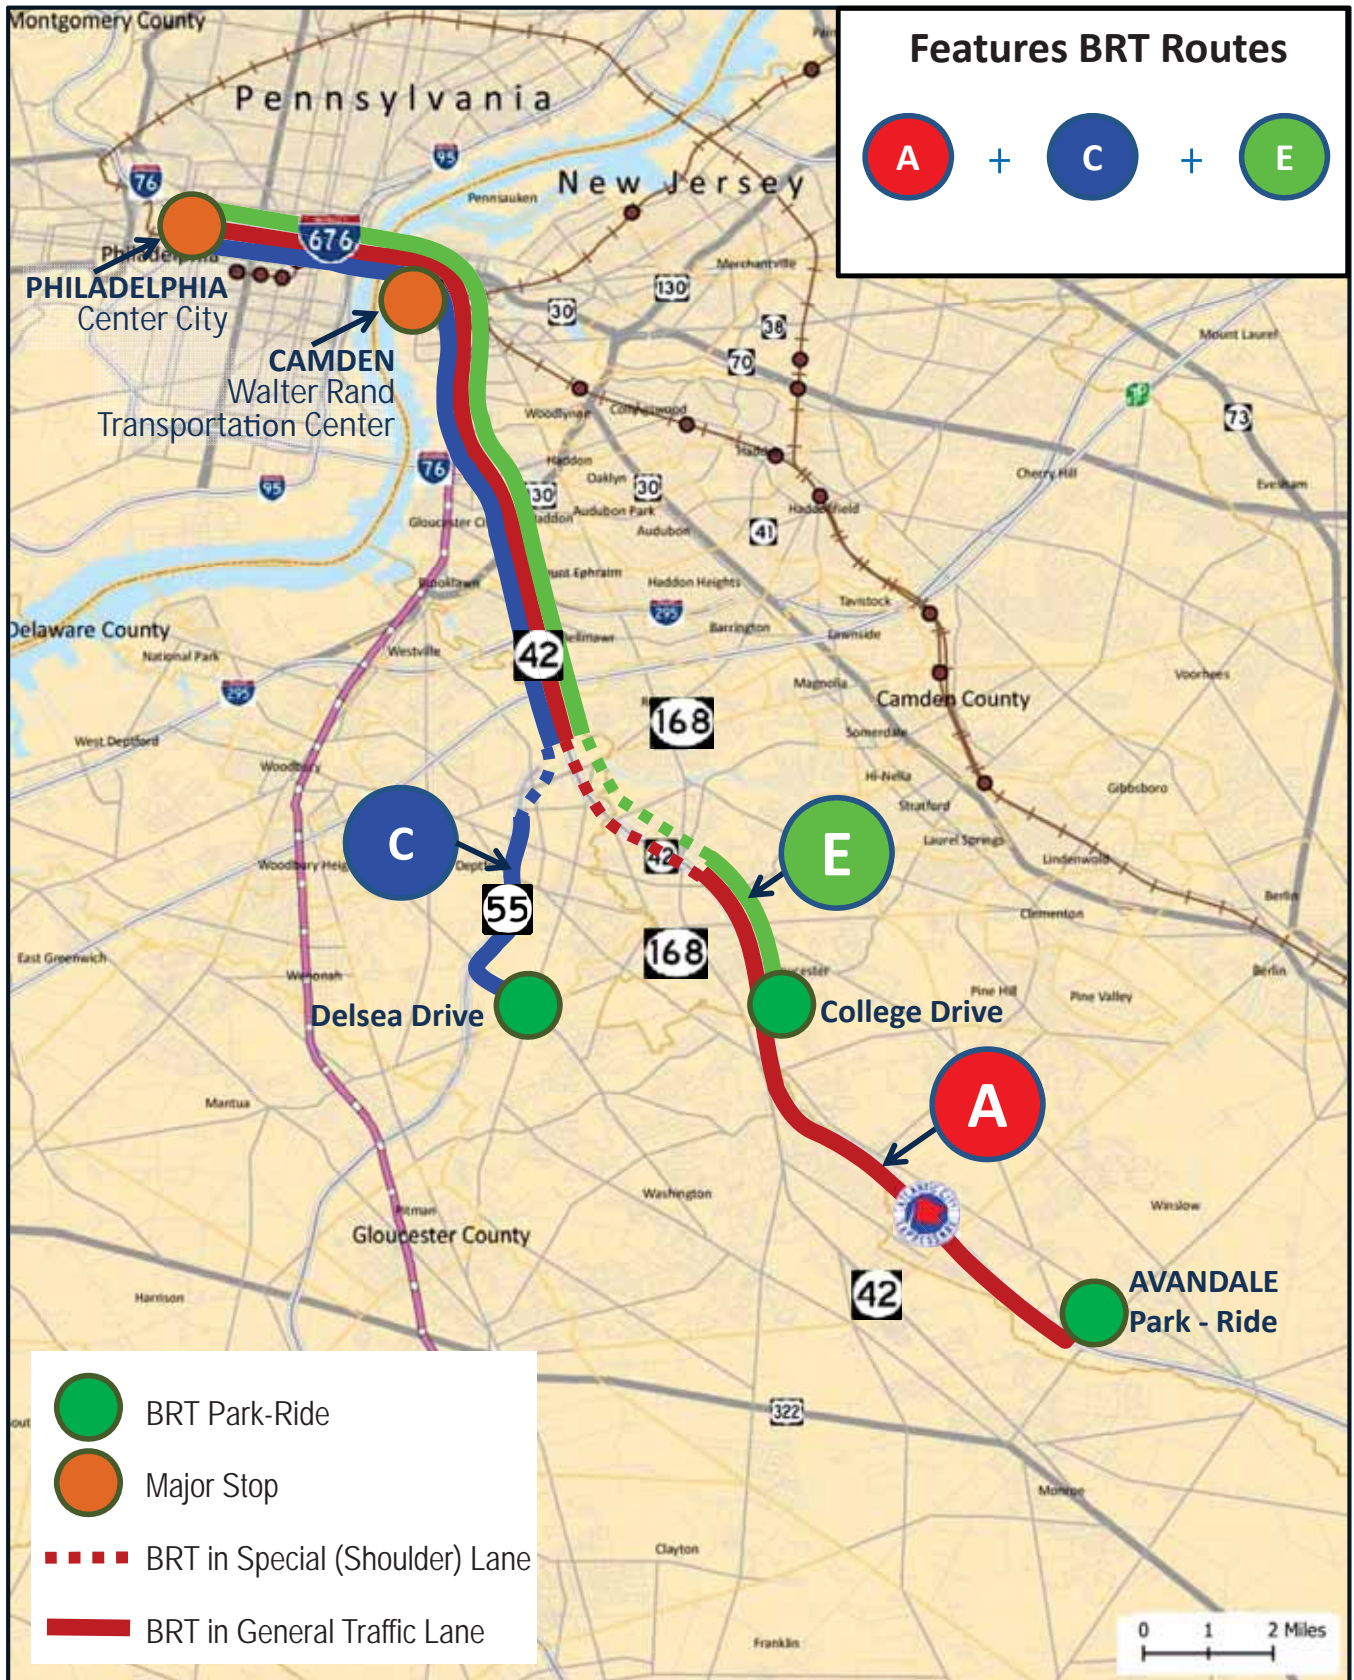

# South Jersey Bus Rapid Transit (SJBRT) System

## BRT Service to Camden and Philadelphia

Route 55/42/676 Transit Alternatives Analysis - Locally Preferred Alternative